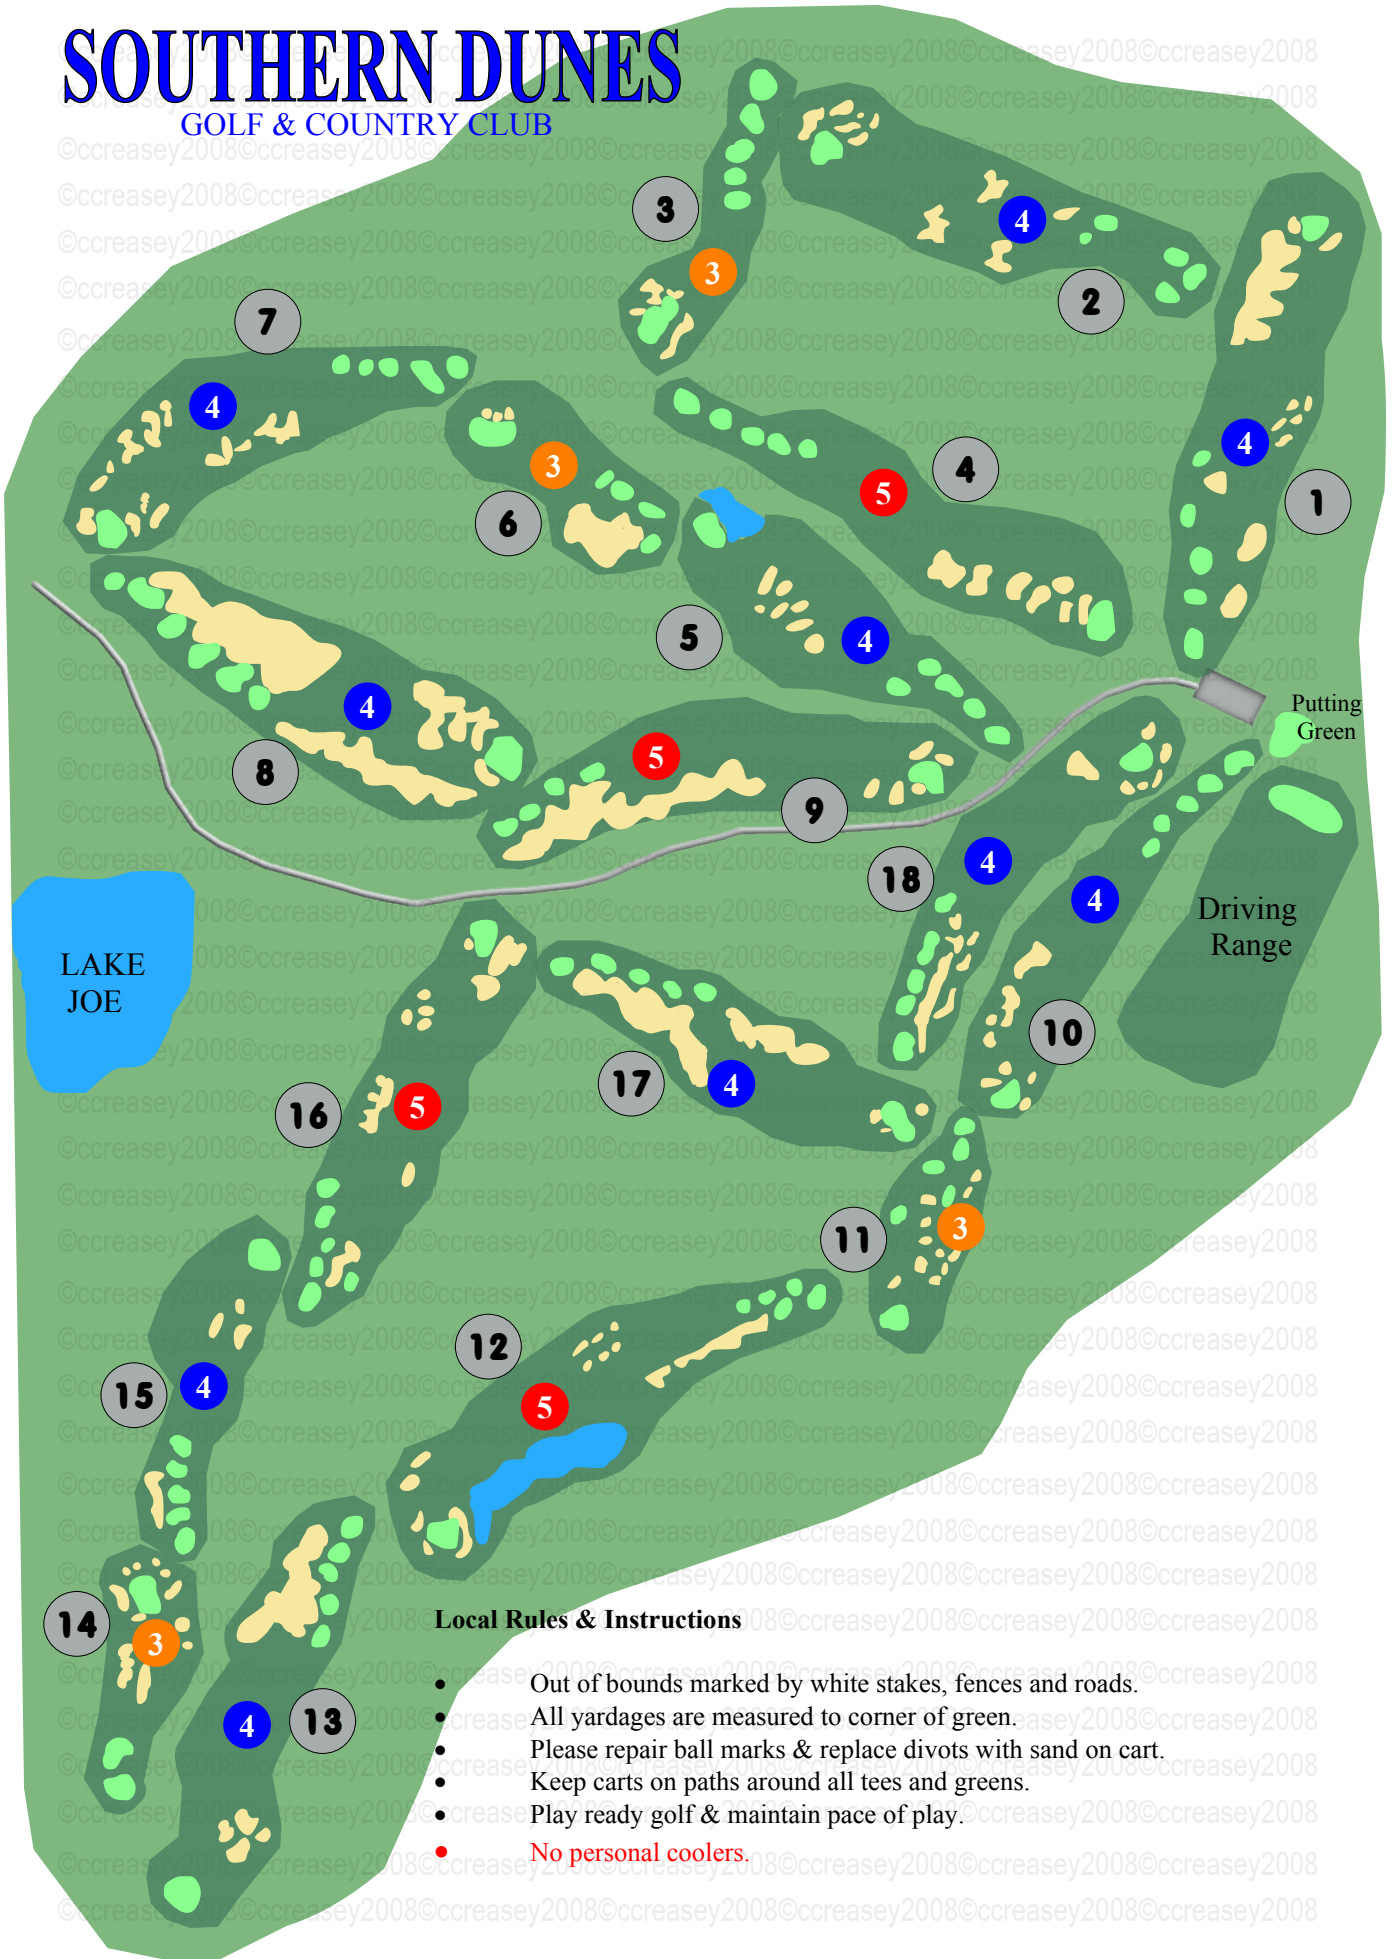

SOUTHERN DUNES

GOLF & COUNTRY CLUB

LAKE JOE

Putting Green

Driving Range

Local Rules & Instructions

- Out of bounds marked by white stakes, fences and roads.
- All yardages are measured to corner of green.
- Please repair ball marks & replace divots with sand on cart.
- Keep carts on paths around all tees and greens.
- Play ready golf & maintain pace of play.
- **No personal coolers.**